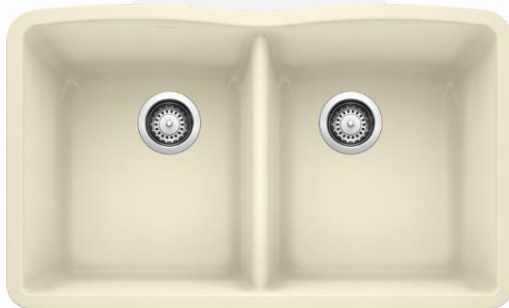

# BLANCO SINKS

## DIAMOND COLLECTION

Undermount 1 3/4 Bowl in "White"

Undermount Super Single in "Cement Gray"

Undermount Single in "Metallic Gray"

Topmount Bar Sink in "Cinder"

Undermount Double in "Anthracite"  
– Low Divide

Undermount Double in "Biscuit"

Undermount 1 3/4 Bowl Reserve in "Truffle"  
– Low Divide

Topmount Super Single in "Café Brown"

**PRECIS COLLECTION**

Undermount 1 3/4 Bowl in "White"  
- Low Divide

Undermount Medium in "Biscuit"

Undermount 30" Single in "Truffle"

Undermount Large in "Café Brown"

Undermount Cascade in "Metallic Gray"

Undermount 27" Single in "Cinder"

Undermount 1 3/4 Bowl in "Anthracite"