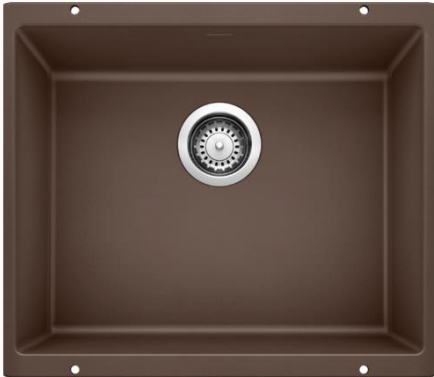

# BLANCO SINKS

## DIAMOND COLLECTION

Undermount 1 3/4 Bowl in "White"

Undermount Super Single in "Cement Gray"

Undermount Single in "Metallic Gray"

Topmount Bar Sink in "Cinder"

Undermount Double in "Anthracite"  
– Low Divide

Undermount Double in "Biscuit"

Undermount 1 3/4 Bowl Reserve in "Truffle"  
– Low Divide

Topmount Super Single in "Café Brown"

**PRECIS COLLECTION**

Undermount 1 3/4 Bowl in "White"  
- Low Divide

Undermount Medium in "Biscuit"

Undermount 30" Single in "Truffle"

Undermount Large in "Café Brown"

Undermount Cascade in "Metallic Gray"

Undermount 27" Single in "Cinder"

Undermount 1 3/4 Bowl in "Anthracite"