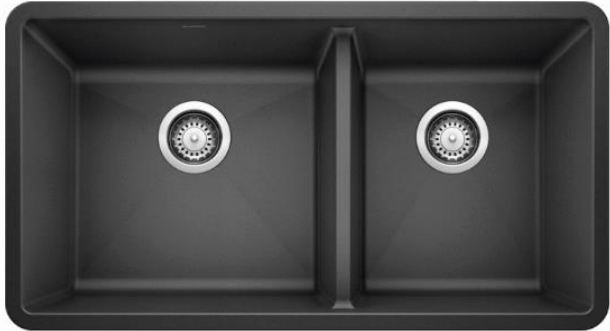

# BLANCO SINKS

## DIAMOND COLLECTION

Undermount 1 3/4 Bowl in "White"

Undermount Super Single in "Cement Gray"

Undermount Single in "Metallic Gray"

Topmount Bar Sink in "Cinder"

Undermount Double in "Anthracite"  
– Low Divide

Undermount 30" Single in "Truffle"

Undermount Large in "Café Brown"

Undermount Cascade in "Metallic Gray"

Undermount 27" Single in "Cinder"

Undermount 1 3/4 Bowl in "Anthracite"